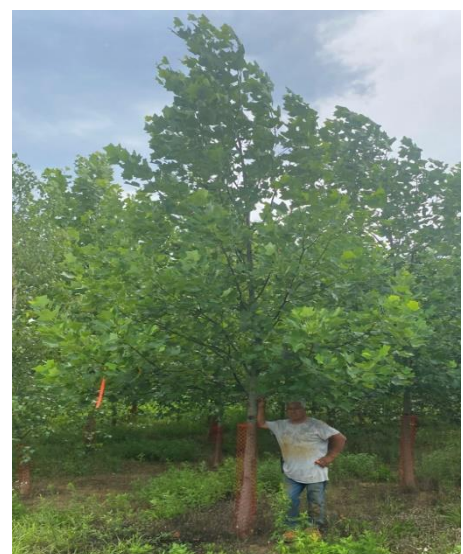

10' – 12' \$385, 12' – 14' \$425

Liquidambar styraciflua – American Sweetgum

3.5" – 4" \$285, 4" – 4.5" \$385

Liriodendron tulipifera – Tulip Poplar

4" – 4.5" \$385, 4.5" – 5" \$425

*Bald Cypress*

*Sweetgum*